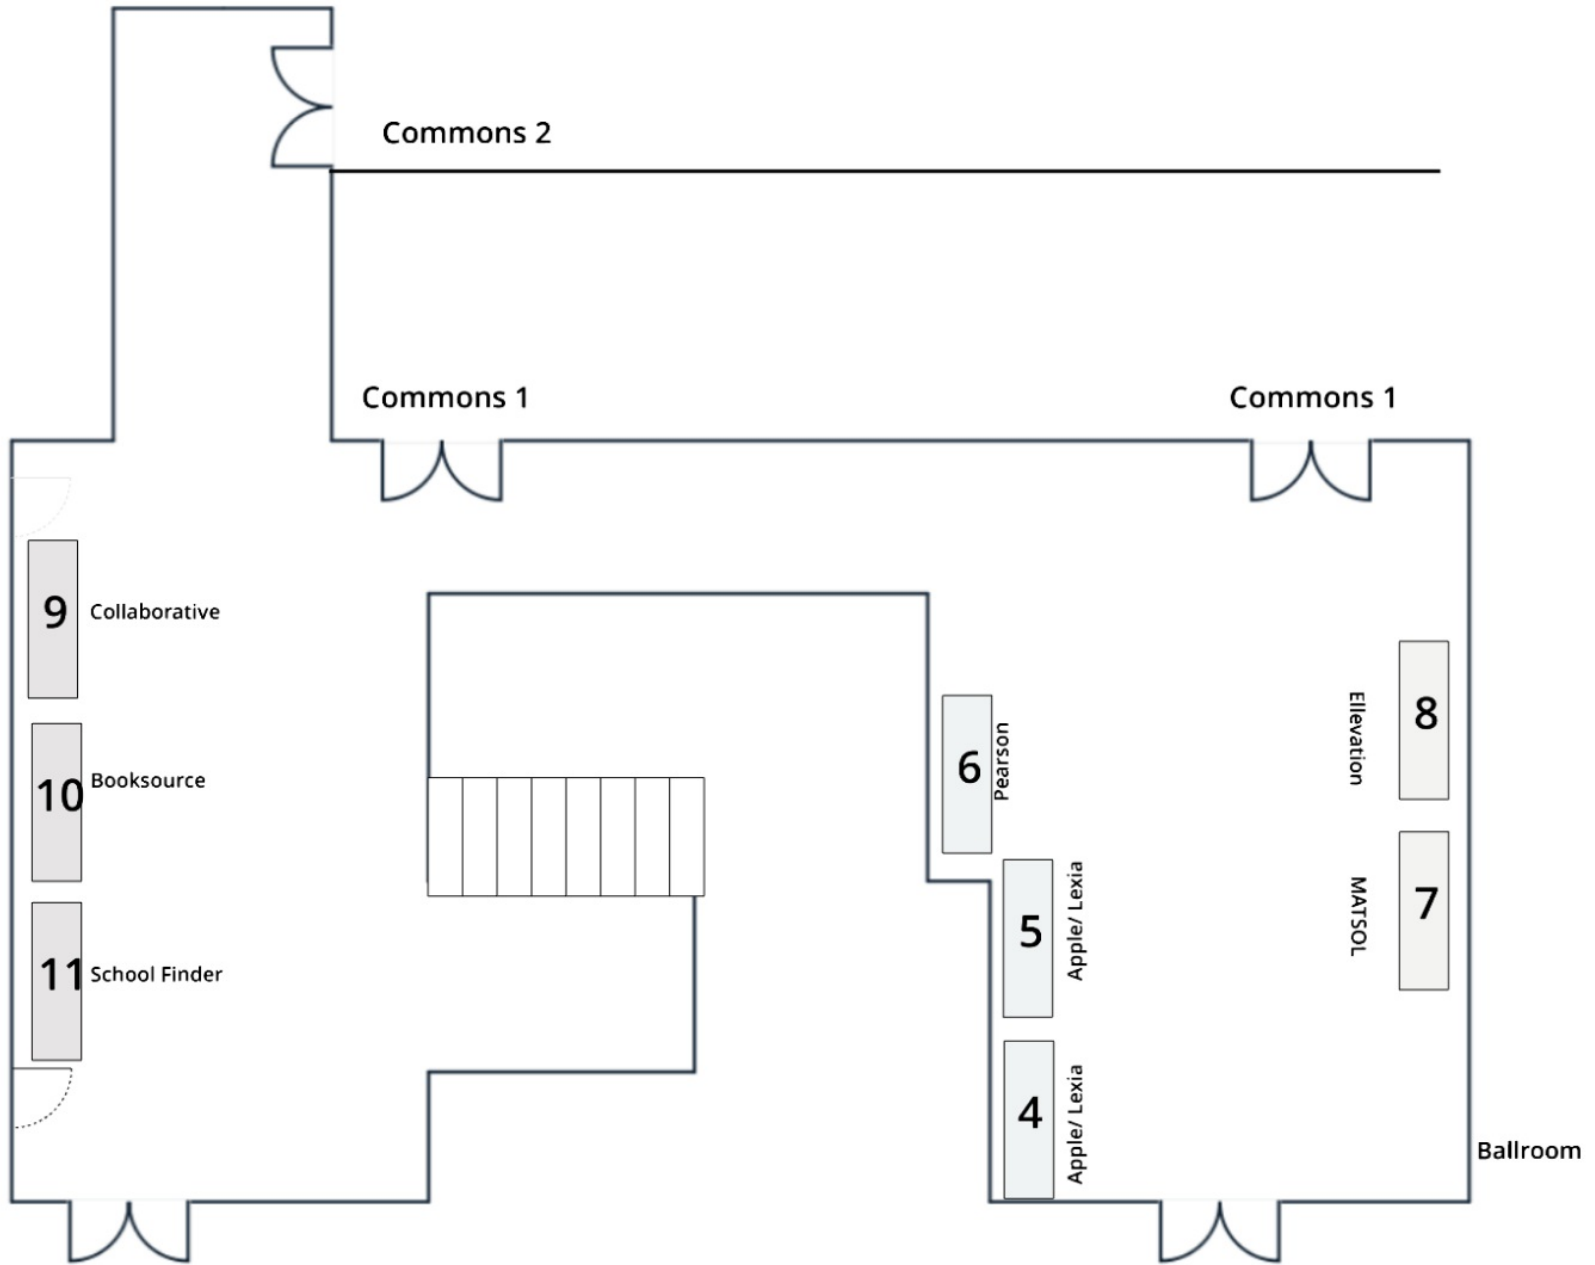

10 Feet

5 Feet

5 Feet

Wayland

Middlesex

Carlisle & Concord

Ashland

Restrooms

Alran 22

Alran 23

24
Same Moon

25
Merrimack

26
Vista higher

27
Townsend

Bay Path

29

28

New Readers

Floorplan not to scale

5 Feet

60 Rounds of 10 for 600 People

10 Feet