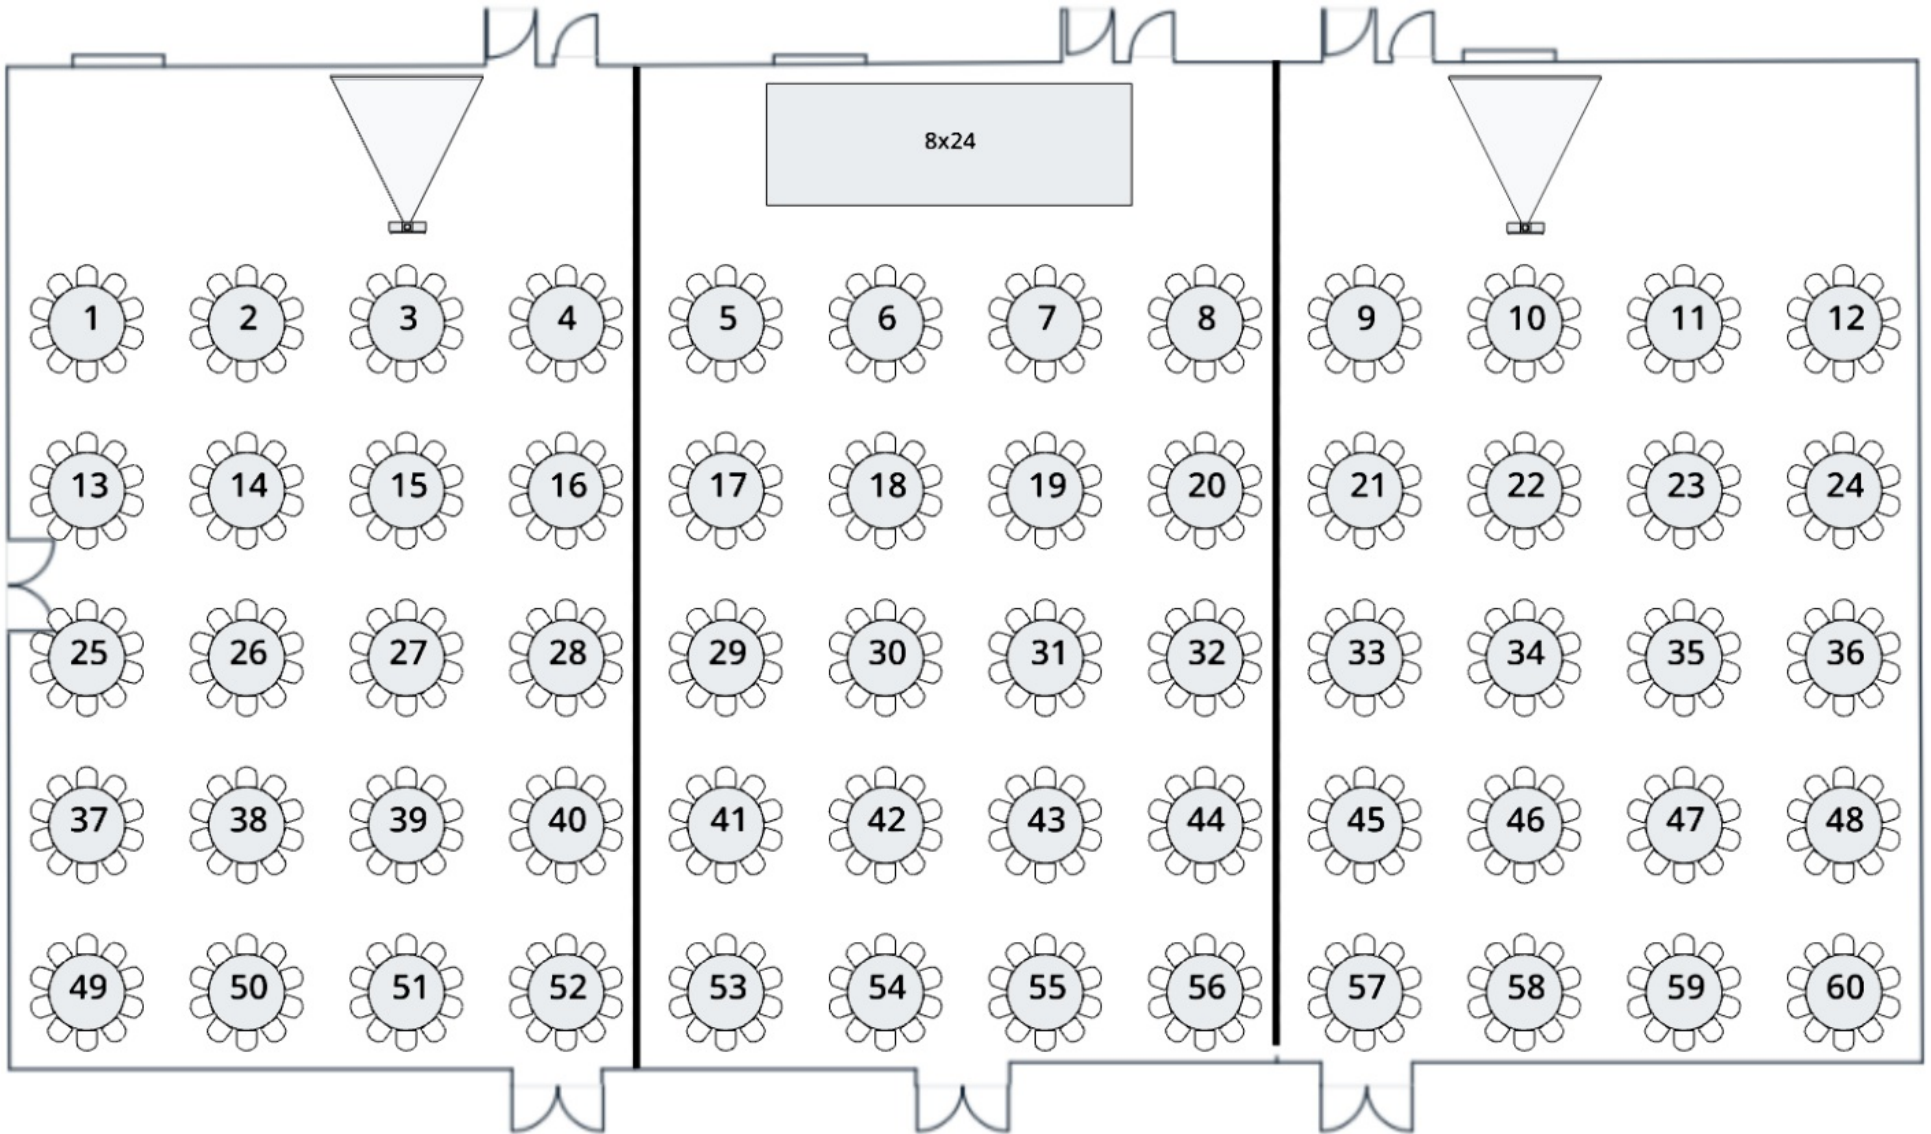

10 Feet

5 Feet

5 Feet

Wayland

Middlesex

Carlisle & Concord

Ashland

Restrooms

Alran 22

Alran 23

24
Same Moon

25
Merrimack

26
Vista higher

27
Townsend

Bay Path

29

28

New Readers

Floorplan not to scale

5 Feet

60 Rounds of 10 for 600 People

10 Feet