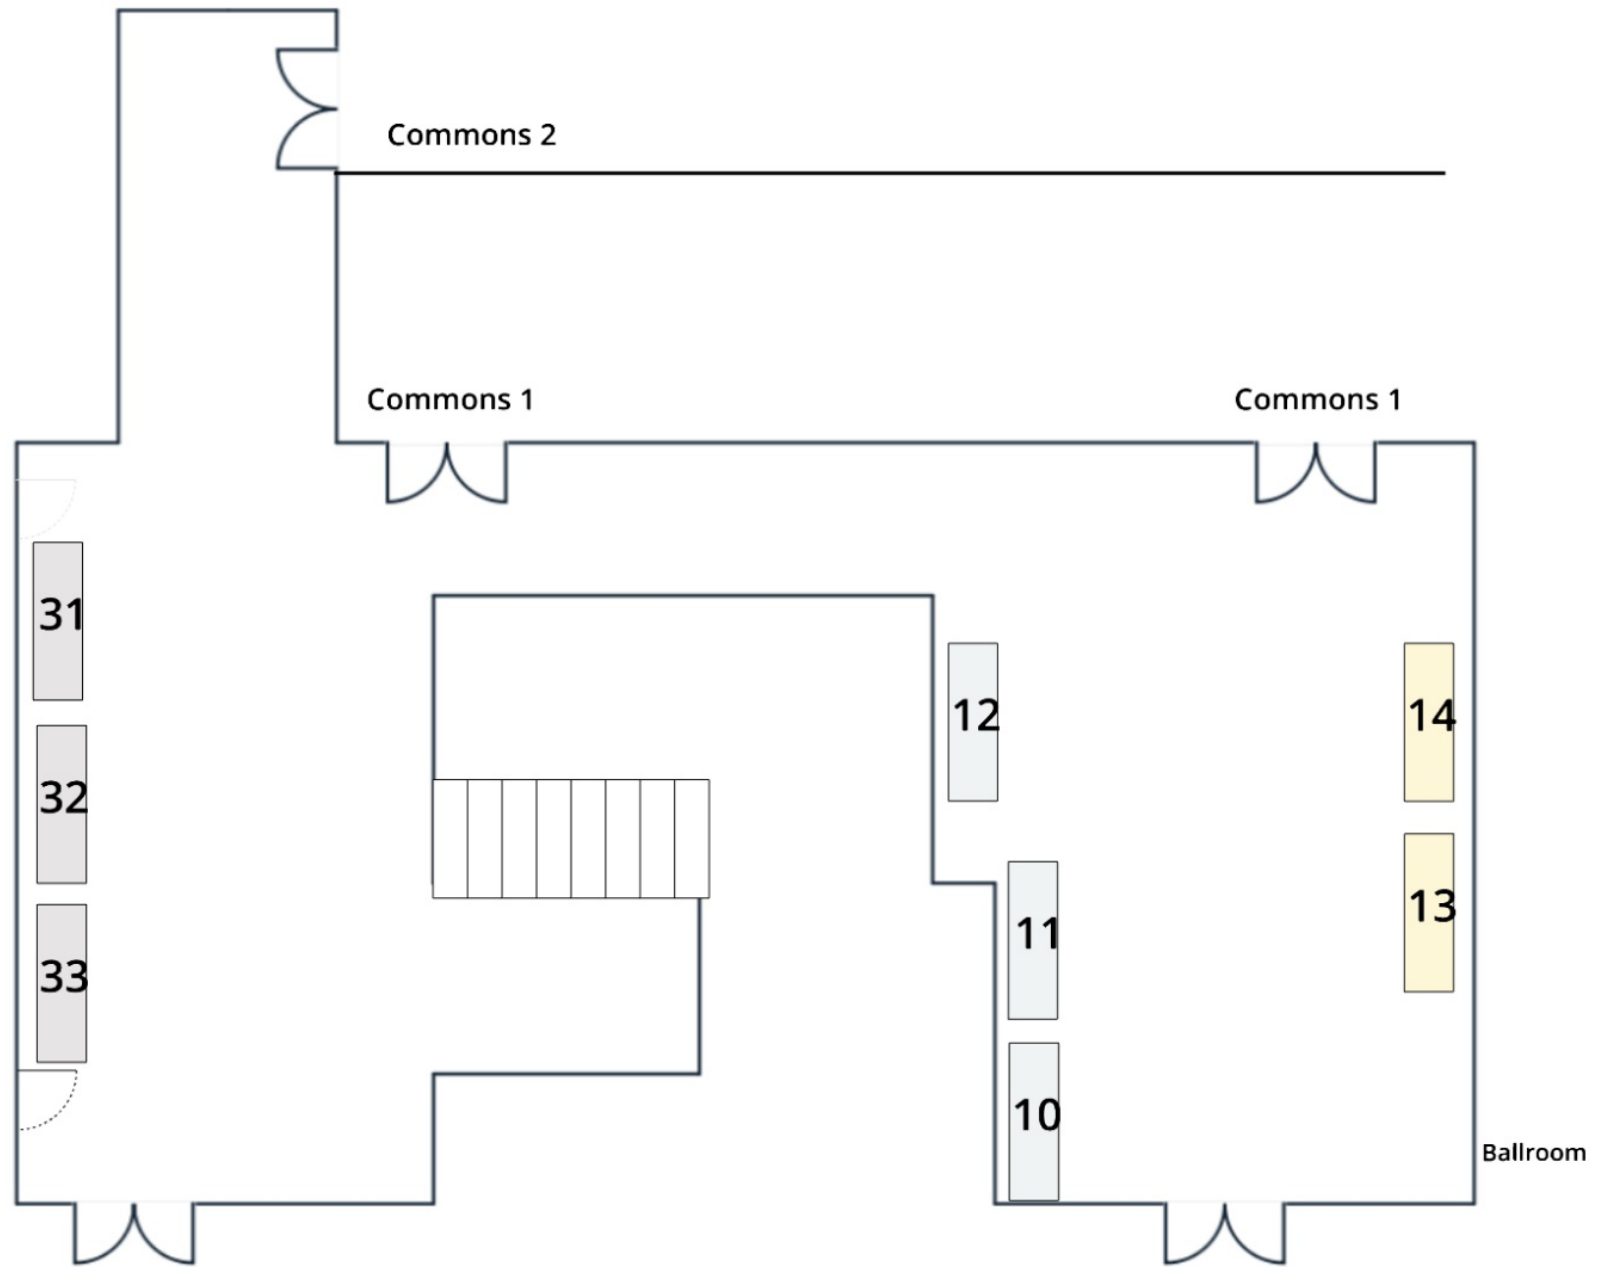

5 Feet

Wayland

Middlesex

Carlisle & Concord

Ashland

Restrooms

D14

D13

D15

Floorplan not to scale